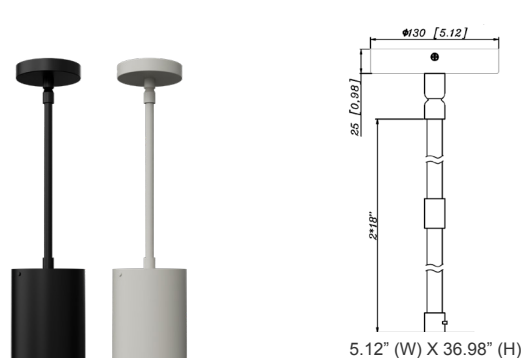

**Model Color Temp. Dimming Housing**

CMCSR4 - MCTP - DD -

WH = White  
BK = Black

**Accessories:**

Blank = No Option For Accessories

- CMC-CS-8FT-WH = Suspension Cable & Canopy Set For CMC Series, 8Ft, 5-Wire, White
- CMC-CS-8FT-BK = Suspension Cable & Canopy Set For CMC Series, 8Ft, 5-Wire, Black
- CMC-SRK-218-5C-WH = Universal Swivel W/ Rod Kit, 18 Or 36 Inches, 5-Wire, White
- CMC-SRK-218-5C-BK = Universal Swivel W/ Rod Kit, 18 Or 36 Inches, 5-Wire, Black
- CMC-SRK-224-5C-WH = Universal Swivel W/ Rod Kit, 24 Or 48 Inches, 5-Wire, White
- CMC-SRK-224-5C-BK = Universal Swivel W/ Rod Kit, 24 Or 48 Inches, 5-Wire, Black
- CMC-SRK-340-5C-BK = Universal Swivel W/ Rod Kit, 40 Or 80 Or 120 Inches, 5-Wire, Black

**CMC-CS-8FT-WH**  
Suspension Cable & Canopy Set For CMC Series, 8Ft, 5-Wire, White

**FACTORY-INSTALLED OPTION:**

**OPT-EM-CMC46**

**ACCESSORIES:**

CMC6-MCTP-DD-BK+CMC-CS-8FT-BK  
CMC6-MCTP-DD-WH+CMC-CS-8FT-WH